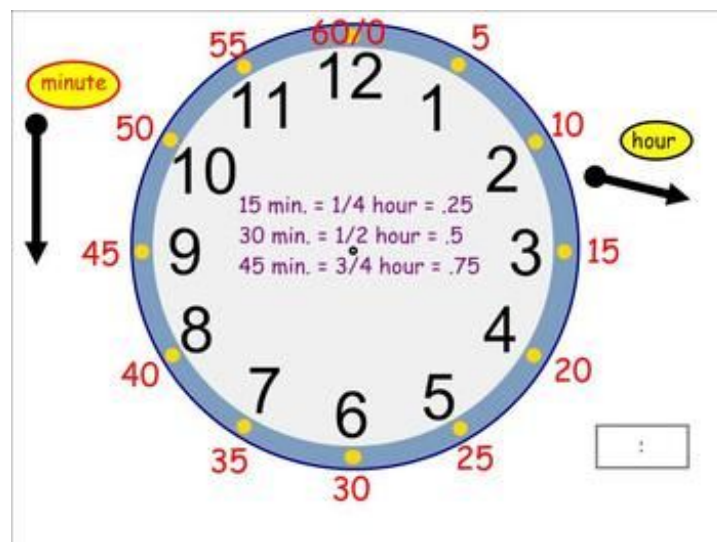

# Measurement

Time	
Unit of Time	Conversion
1 minute	60 seconds
1 hour	60 minutes 3,600 seconds
1 day	24 hours 1,440 minutes 86,400 seconds
1 week	7 days 168 hours 10,080 minutes 604,800 seconds
1 month	4 weeks (approximately) 28-31 days
1 year	12 months 52 weeks 365 days
1 decade	10 years
1 century	10 decades 100 years
1 millennium	10 centuries 100 decades 1,000 years

## Measurement

Length / Distance (mm, cm, dm, km)		
Unit of Length	Conversion	In real life...
1 centimetre (cm)	10 millimetres (mm)	About the width of your pinky
1 decimetre (dm)	10 centimetres (cm) 100 millimetres (mm)	About the width of your hand
1 metre (m)	10 decimetres (dm) 100 centimetres (cm) 1,000 millimetres (mm)	A large step
1 kilometre (km)	1,000 metres (m)	To Circle K and back

Volume / Liquid Measures (mL, cL, dL, L)		
Unit of Liquid Measure	Conversion	In real life...
1 centilitre (cL)	10 millilitres (mL)	2 teaspoons
1 decilitre (dL)	10 centilitres (cL) 100 millilitres (mL)	Half a juice box
1 Litre (L)	10 decilitres (dL) 100 centilitres (cL) 1,000 millilitres (mL)	Half the water jug

Measuring Shapes	
Perimeter	Area
The outside of a shape	The inside of a shape
Add up all sides	Multiply the the width by the height